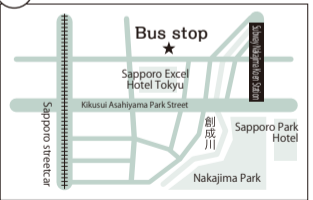

# Bus stop map

**1** Keio Plaza Hotel

**2** Sapporo Station Bus Terminal (Platform 17)

**3** Kita 2-jo Nishi 1-chome (in front of New Otani Inn Sapporo)

**4** Odori Nishi 1-chome (Odori Park)

**5** Chuo Bus Sapporo Terminal (Platform 9)

**6** Nakajima Park entrance (in front of Hotel Liffort Sapporo)

**7** Sapporo Tokyu REI Hotel

**8** Sapporo Excel Hotel Tokyu

**9** Makomanai Subway Station

**10 11 12** Jozankei