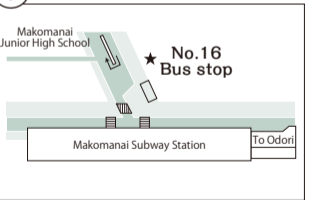

# Bus stop map

**1** Keio Plaza Hotel

**2** Sapporo Station Bus Terminal (Platform 17)

**3** Kita 2-jo Nishi 1-chome (in front of New Otani Inn Sapporo)

**4** Odori Nishi 1-chome (Odori Park)

**5** Chuo Bus Sapporo Terminal (Platform 9)

**6** Nakajima Park entrance (in front of Hotel Liffort Sapporo)

**7** Sapporo Tokyu REI Hotel

**8** Sapporo Excel Hotel Tokyu

**9** Makomanai Subway Station

**10 11 12** Jozankei