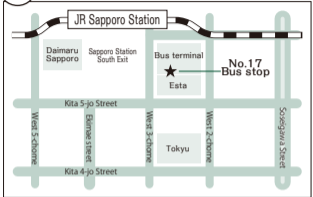

# Bus stop map

**1** Keio Plaza Hotel

**2** Sapporo Station Bus Terminal (Platform 17)

**3** Kita 2-jo Nishi 1-chome (in front of New Otani Inn Sapporo)

**4** Odori Nishi 1-chome (Odori Park)

**5** Chuo Bus Sapporo Terminal (Platform 9)

**6** Nakajima Park entrance (in front of Hotel Liffort Sapporo)

**7** Sapporo Tokyu REI Hotel

**8** Sapporo Excel Hotel Tokyu

**9** Makomanai Subway Station

**10 11 12** Jozankei