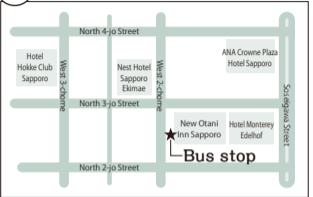

# Bus stop map

**1** Keio Plaza Hotel

**2** Sapporo Station Bus Terminal (Platform 17)

**3** Kita 2-jo Nishi 1-chome (in front of New Otani Inn Sapporo)

**4** Odori Nishi 1-chome (Odori Park)

**5** Chuo Bus Sapporo Terminal (Platform 9)

**6** Nakajima Park entrance (in front of Hotel Liffort Sapporo)

**7** Sapporo Tokyu REI Hotel

**8** Sapporo Excel Hotel Tokyu

**9** Makomanai Subway Station

**10 11 12** Jozankei