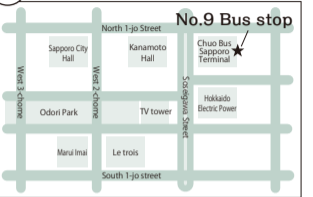

# Bus stop map

**1** Keio Plaza Hotel

**2** Sapporo Station Bus Terminal (Platform 17)

**3** Kita 2-jo Nishi 1-chome (in front of New Otani Inn Sapporo)

**4** Odori Nishi 1-chome (Odori Park)

**5** Chuo Bus Sapporo Terminal (Platform 9)

**6** Nakajima Park entrance (in front of Hotel Liffort Sapporo)

**7** Sapporo Tokyu REI Hotel

**8** Sapporo Excel Hotel Tokyu

**9** Makomanai Subway Station

**10 11 12** Jozankei