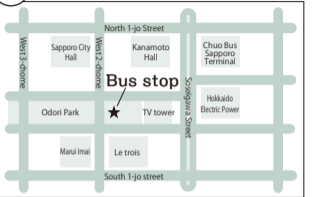

# Bus stop map

**1** Keio Plaza Hotel

**2** Sapporo Station Bus Terminal (Platform 17)

**3** Kita 2-jo Nishi 1-chome (in front of New Otani Inn Sapporo)

**4** Odori Nishi 1-chome (Odori Park)

**5** Chuo Bus Sapporo Terminal (Platform 9)

**6** Nakajima Park entrance (in front of Hotel Liffort Sapporo)

**7** Sapporo Tokyu REI Hotel

**8** Sapporo Excel Hotel Tokyu

**9** Makomanai Subway Station

**10 11 12** Jozankei