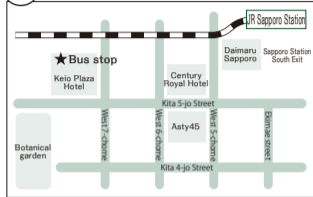

# Bus stop map

**1** Keio Plaza Hotel

**2** Sapporo Station Bus Terminal (Platform 17)

**3** Kita 2-jo Nishi 1-chome (in front of New Otani Inn Sapporo)

**4** Odori Nishi 1-chome (Odori Park)

**5** Chuo Bus Sapporo Terminal (Platform 9)

**6** Nakajima Park entrance (in front of Hotel Liffort Sapporo)

**7** Sapporo Tokyu REI Hotel

**8** Sapporo Excel Hotel Tokyu

**9** Makomanai Subway Station

**10 11 12** Jozankei