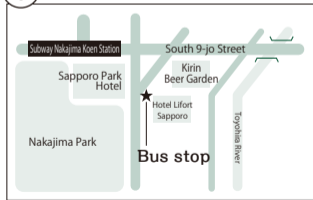

# Bus stop map

**1** Keio Plaza Hotel

**2** Sapporo Station Bus Terminal (Platform 17)

**3** Kita 2-jo Nishi 1-chome (in front of New Otani Inn Sapporo)

**4** Odori Nishi 1-chome (Odori Park)

**5** Chuo Bus Sapporo Terminal (Platform 9)

**6** Nakajima Park entrance (in front of Hotel Liffort Sapporo)

**7** Sapporo Tokyu REI Hotel

**8** Sapporo Excel Hotel Tokyu

**9** Makomanai Subway Station

**10 11 12** Jozankei