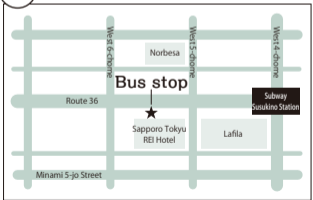

# Bus stop map

**1** Keio Plaza Hotel

**2** Sapporo Station Bus Terminal (Platform 17)

**3** Kita 2-jo Nishi 1-chome (in front of New Otani Inn Sapporo)

**4** Odori Nishi 1-chome (Odori Park)

**5** Chuo Bus Sapporo Terminal (Platform 9)

**6** Nakajima Park entrance (in front of Hotel Liffort Sapporo)

**7** Sapporo Tokyu REI Hotel

**8** Sapporo Excel Hotel Tokyu

**9** Makomanai Subway Station

**10 11 12** Jozankei